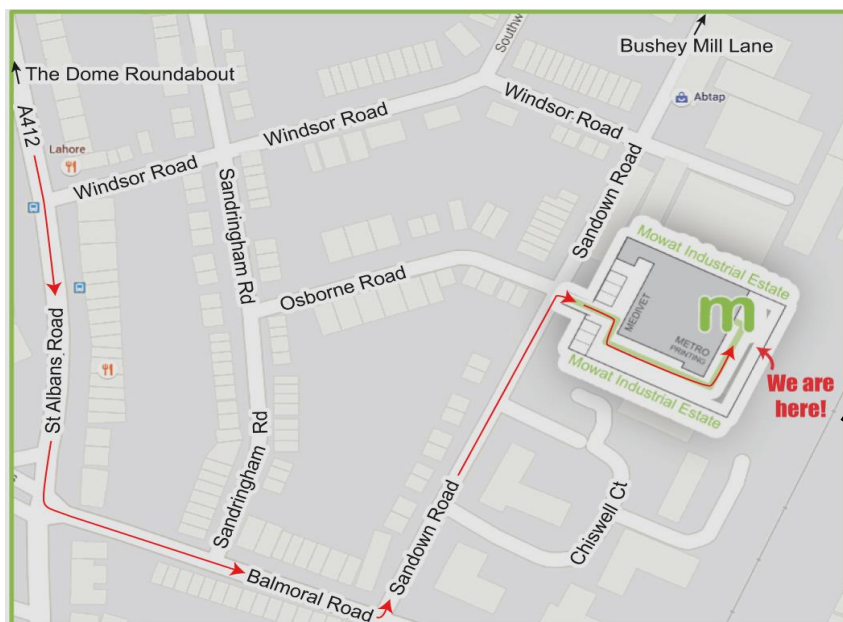

**Shop address: Unit 11, Mowat Industrial Estate, Sandown Rd, Watford WD24 7UY**