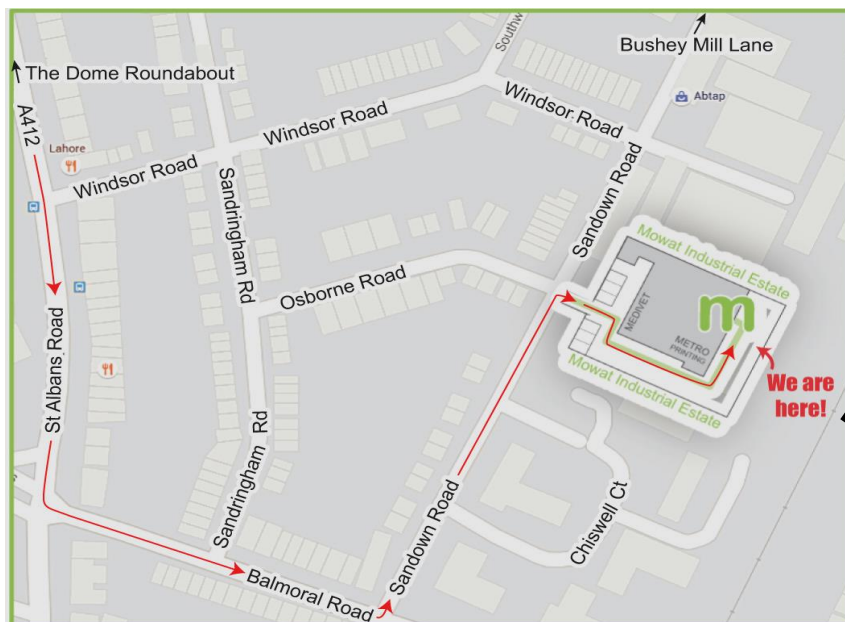

Shop address: Unit 11, Mowat Industrial Estate, Sandown Rd, Watford WD24 7UY

3. ONLINE ORDERING GUIDE

Our aim is that all orders are sent out within 10 working days. During the busy summer period, it can take a little longer, so please allow us some extra time to get your order to you.

b) The address for Click & Collect:

6, Mowat Industrial Estate, Sandown Rd, Watford WD24 7UZ

If you have any queries, please do not hesitate to call or email us. We are happy to help!