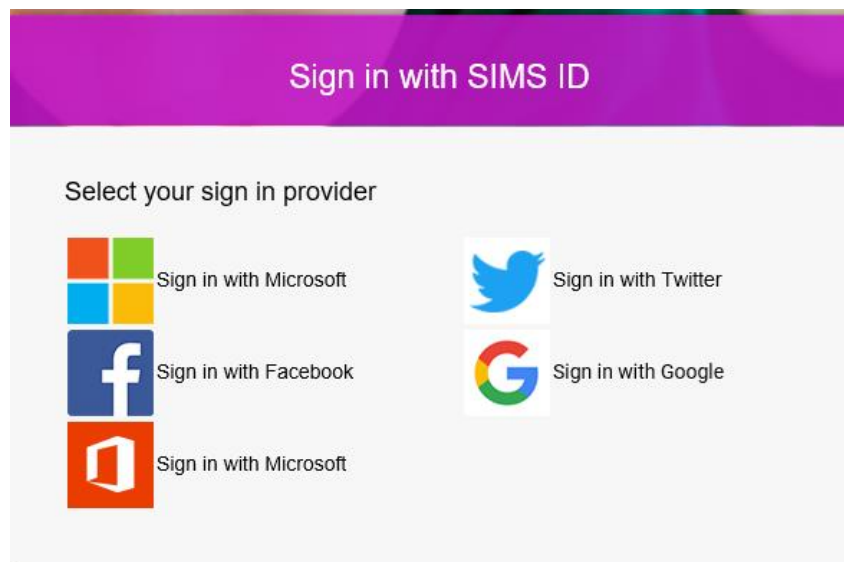

Creating a Google Account

Instructions for how to set up a Google Account are available directly from Google (<https://support.google.com/accounts/answer/27441?hl=en>).

Creating a Microsoft Account

Instructions for how to set up a Microsoft Account are available directly from Microsoft (<http://windows.microsoft.com/en-GB/windows-live/sign-up-create-account-how>).